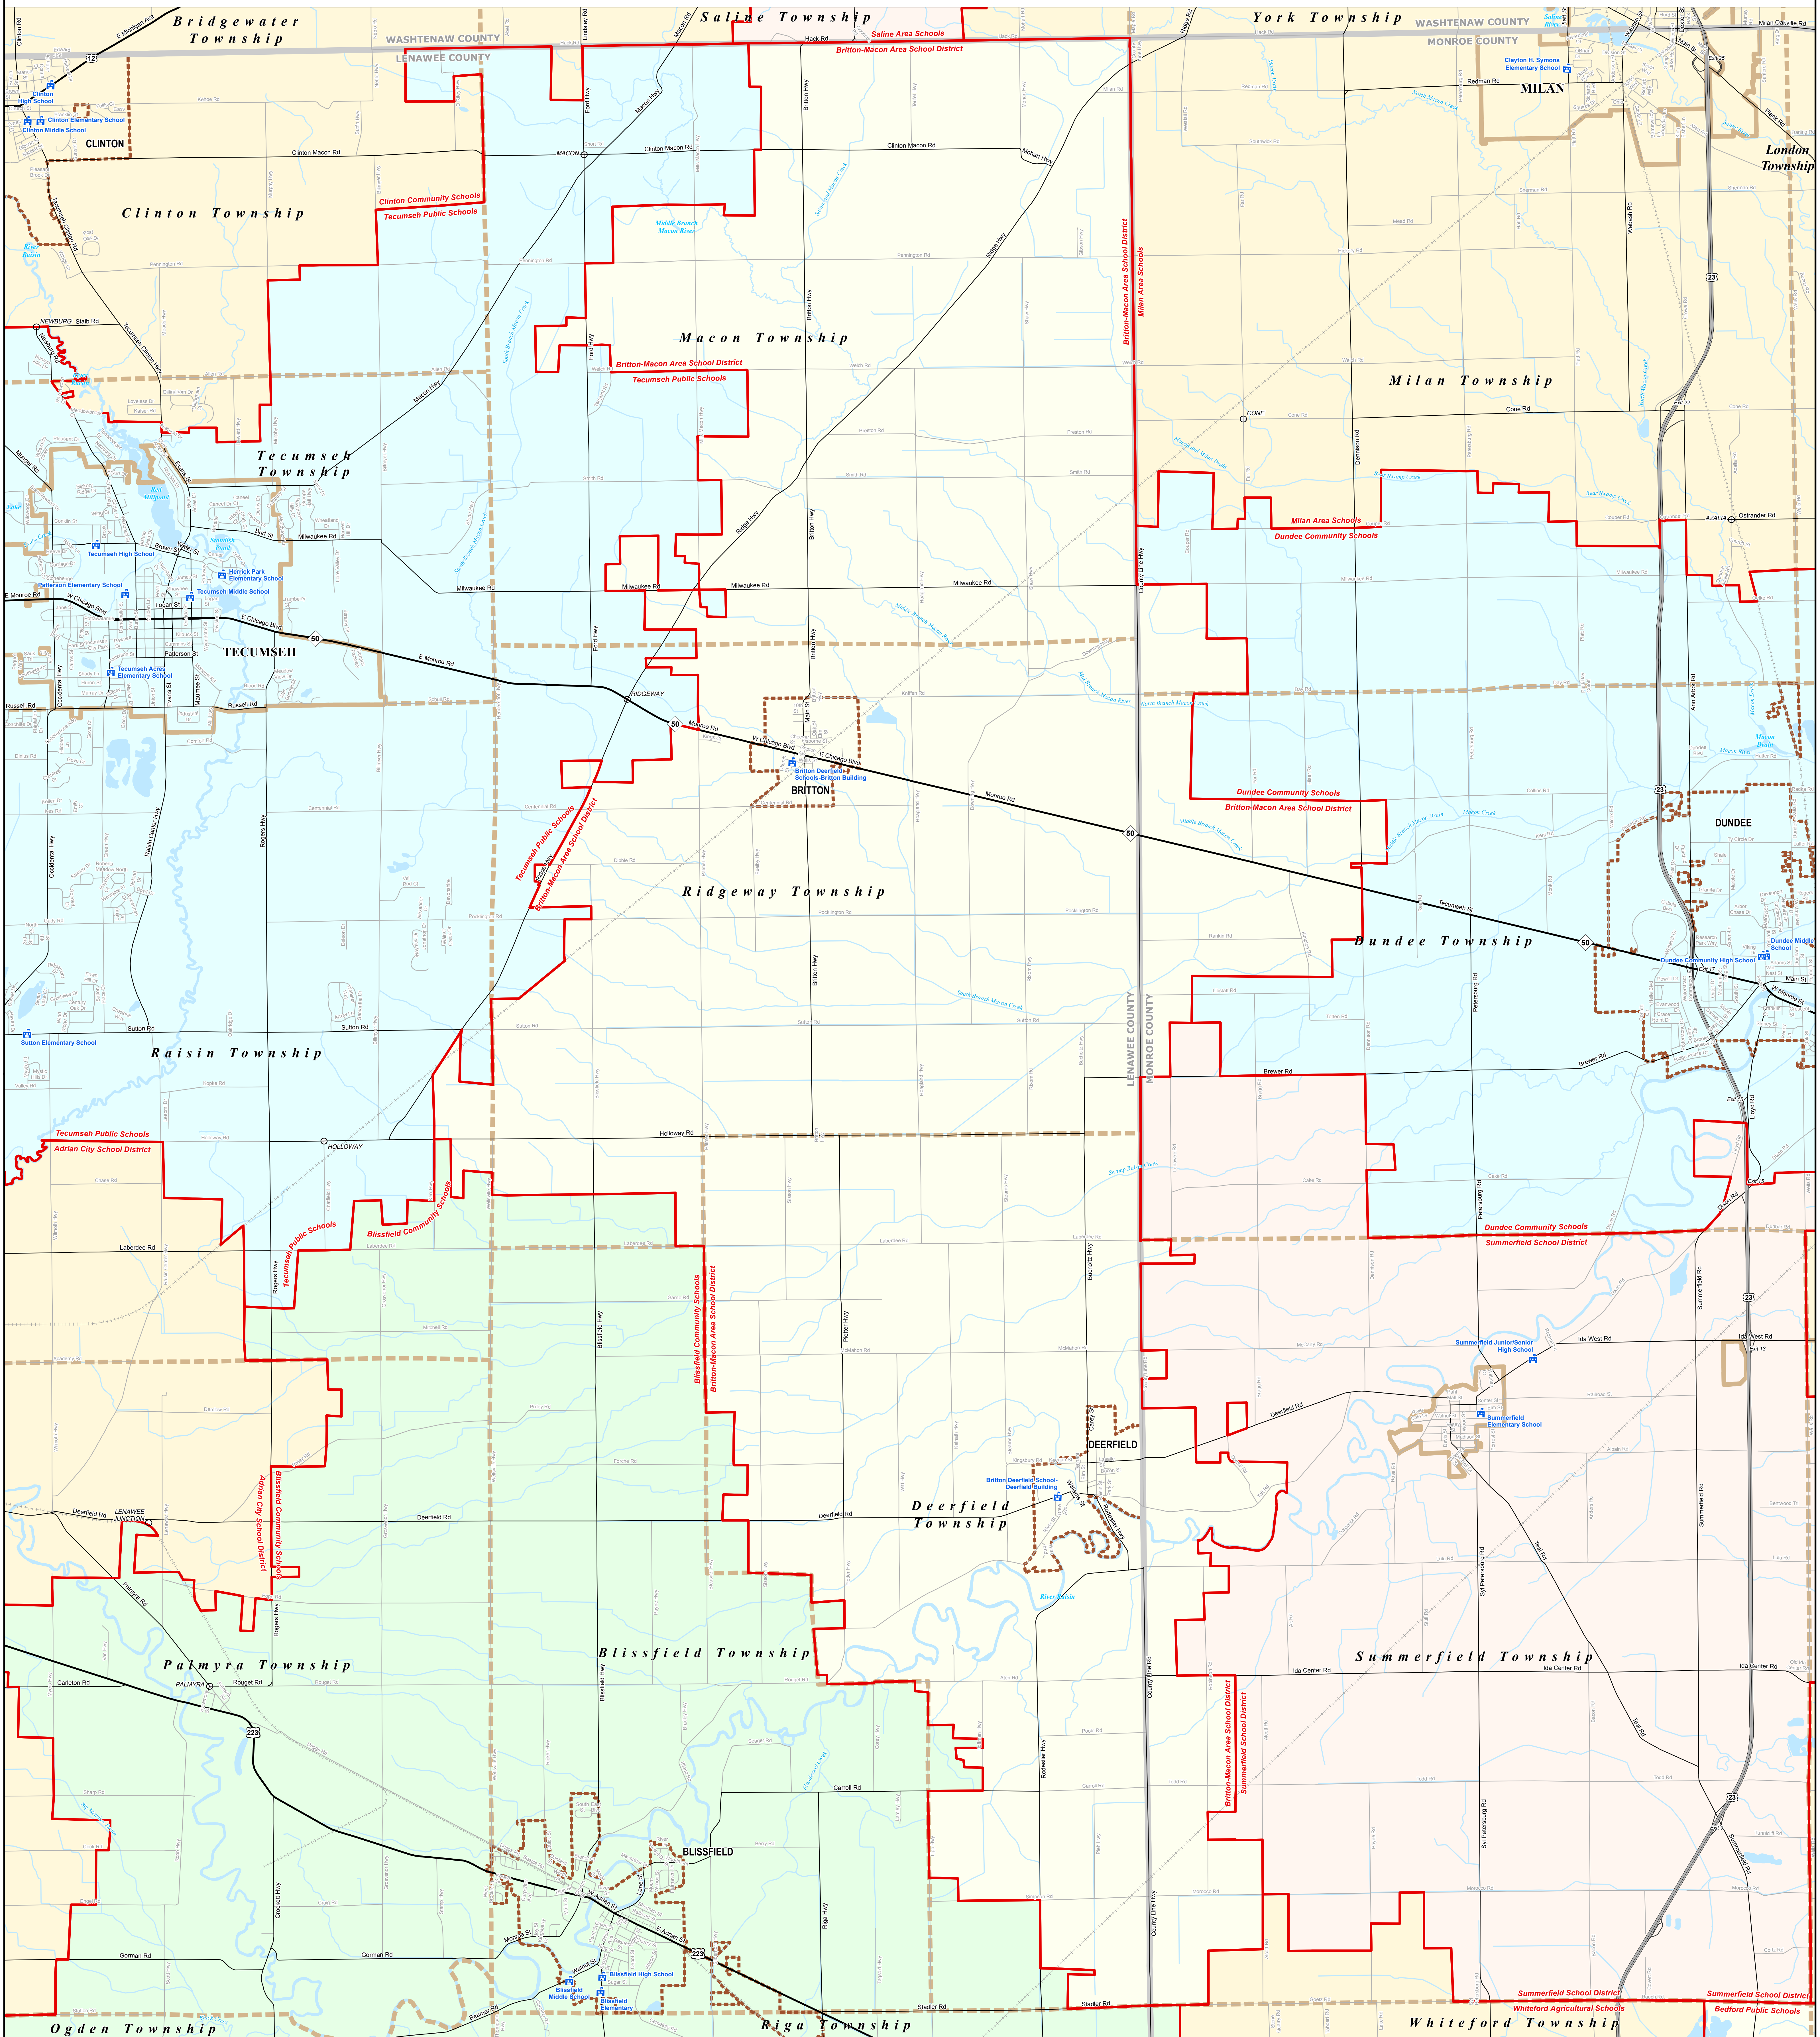

BRITTON-MACON AREA SCHOOL DISTRICT

Lenawee ISD

0 0.25 0.5 1 Miles

*Note: Non K-12 School Districts identified with Asterisk (*) in Name

11/14/13

- School District - County - City - Township - Village - Census Designated Place	Legend - School - Freeway - Highway - Primary Road - Local Road - Railroad - Water Feature - River, Stream, or Drain

Source: Michigan Geographic Framework, v13a